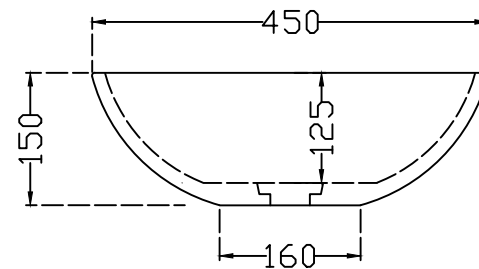

TOP VIEW

SIDE VIEW

Jaquar Group

Global Headquarters
 Plot No. 3, Sector- M-11, IMT Manesar
 Gurgaon, NCR - 122050, India
 E-mail : Sales: support@jaquar.com
 Customer Service : service@jaquar.com

ITEM CODE	ADS-MBT-649903
ITEM TYPE	TABLE TOP BASINBANSWARA WHITE WITH LIGHT VEINS
ITEM SIZE	450x450x150 mm

ALL DIMENSIONS ARE IN MM. (TOLERANCE ± 5 MM)