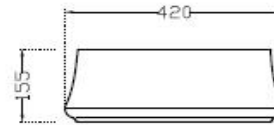

SPECIFICATION DATA SHEET

PRODUCT DETAILS

| | | | |
|---------------------------|--|------------------|-----------------|
| Manufacturer : | Artize | Type: | Table Top Basin |
| Outlet | Vertical | Colour: | White |
| Technical Details: | ID of waste outlet hole dia. $\varnothing 45 \pm 3$ mm | Material: | Fine Fire Clay |
| | Horizontal distance between the Bowl edge and the centre line of the waste outlet hole ≤ 210 mm | | |

PRODUCT IMAGE

TECHNICAL DRAWING

TOP VIEW

SIDE VIEW

| | | |
|------------------------------|----------------|--|
| Product Dimension | 600x420x155 mm | FEATURES Thin Rim Basin, Oval Shape, Anti Germ Glaze |
| Basin Inner Dimension | 540x360x130 mm | |
| Product Weight | 10.5 kg | |