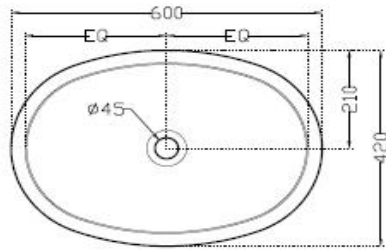

SPECIFICATION DATA SHEET

PRODUCT DETAILS

| | | | |
|---------------------------|--|------------------|-----------------|
| Manufacturer : | Artize | Type: | Table Top Basin |
| Outlet | Vertical | Colour: | White |
| Technical Details: | ID of waste outlet hole dia. $\varnothing 45 \pm 3$ mm | Material: | Fine Fire Clay |
| | Horizontal distance between the Bowl edge and the centre line of the waste outlet hole ≤ 210 mm | | |

PRODUCT IMAGE

TECHNICAL DRAWING

TOP VIEW

SIDE VIEW

| | | |
|------------------------------|----------------|--|
| Product Dimension | 600x420x155 mm | FEATURES Thin Rim Basin, Oval Shape, Anti Germ Glaze |
| Basin Inner Dimension | 540x360x130 mm | |
| Product Weight | 10.5 kg | |

CERTIFICATION

Compliance : EN 14688:2015 (E) /MS 2578:2014, AMD. 1 : 2017

DISCLAIMER: Our every effort has been made to ensure factual accuracy, the information presented subject to changes due to requirements in different sites, markets and/ or countries. All dimensions are in mm (Tolerance ± 5 MM). Jaquar reserves the right to make the necessary amendments at any time without prior notice.